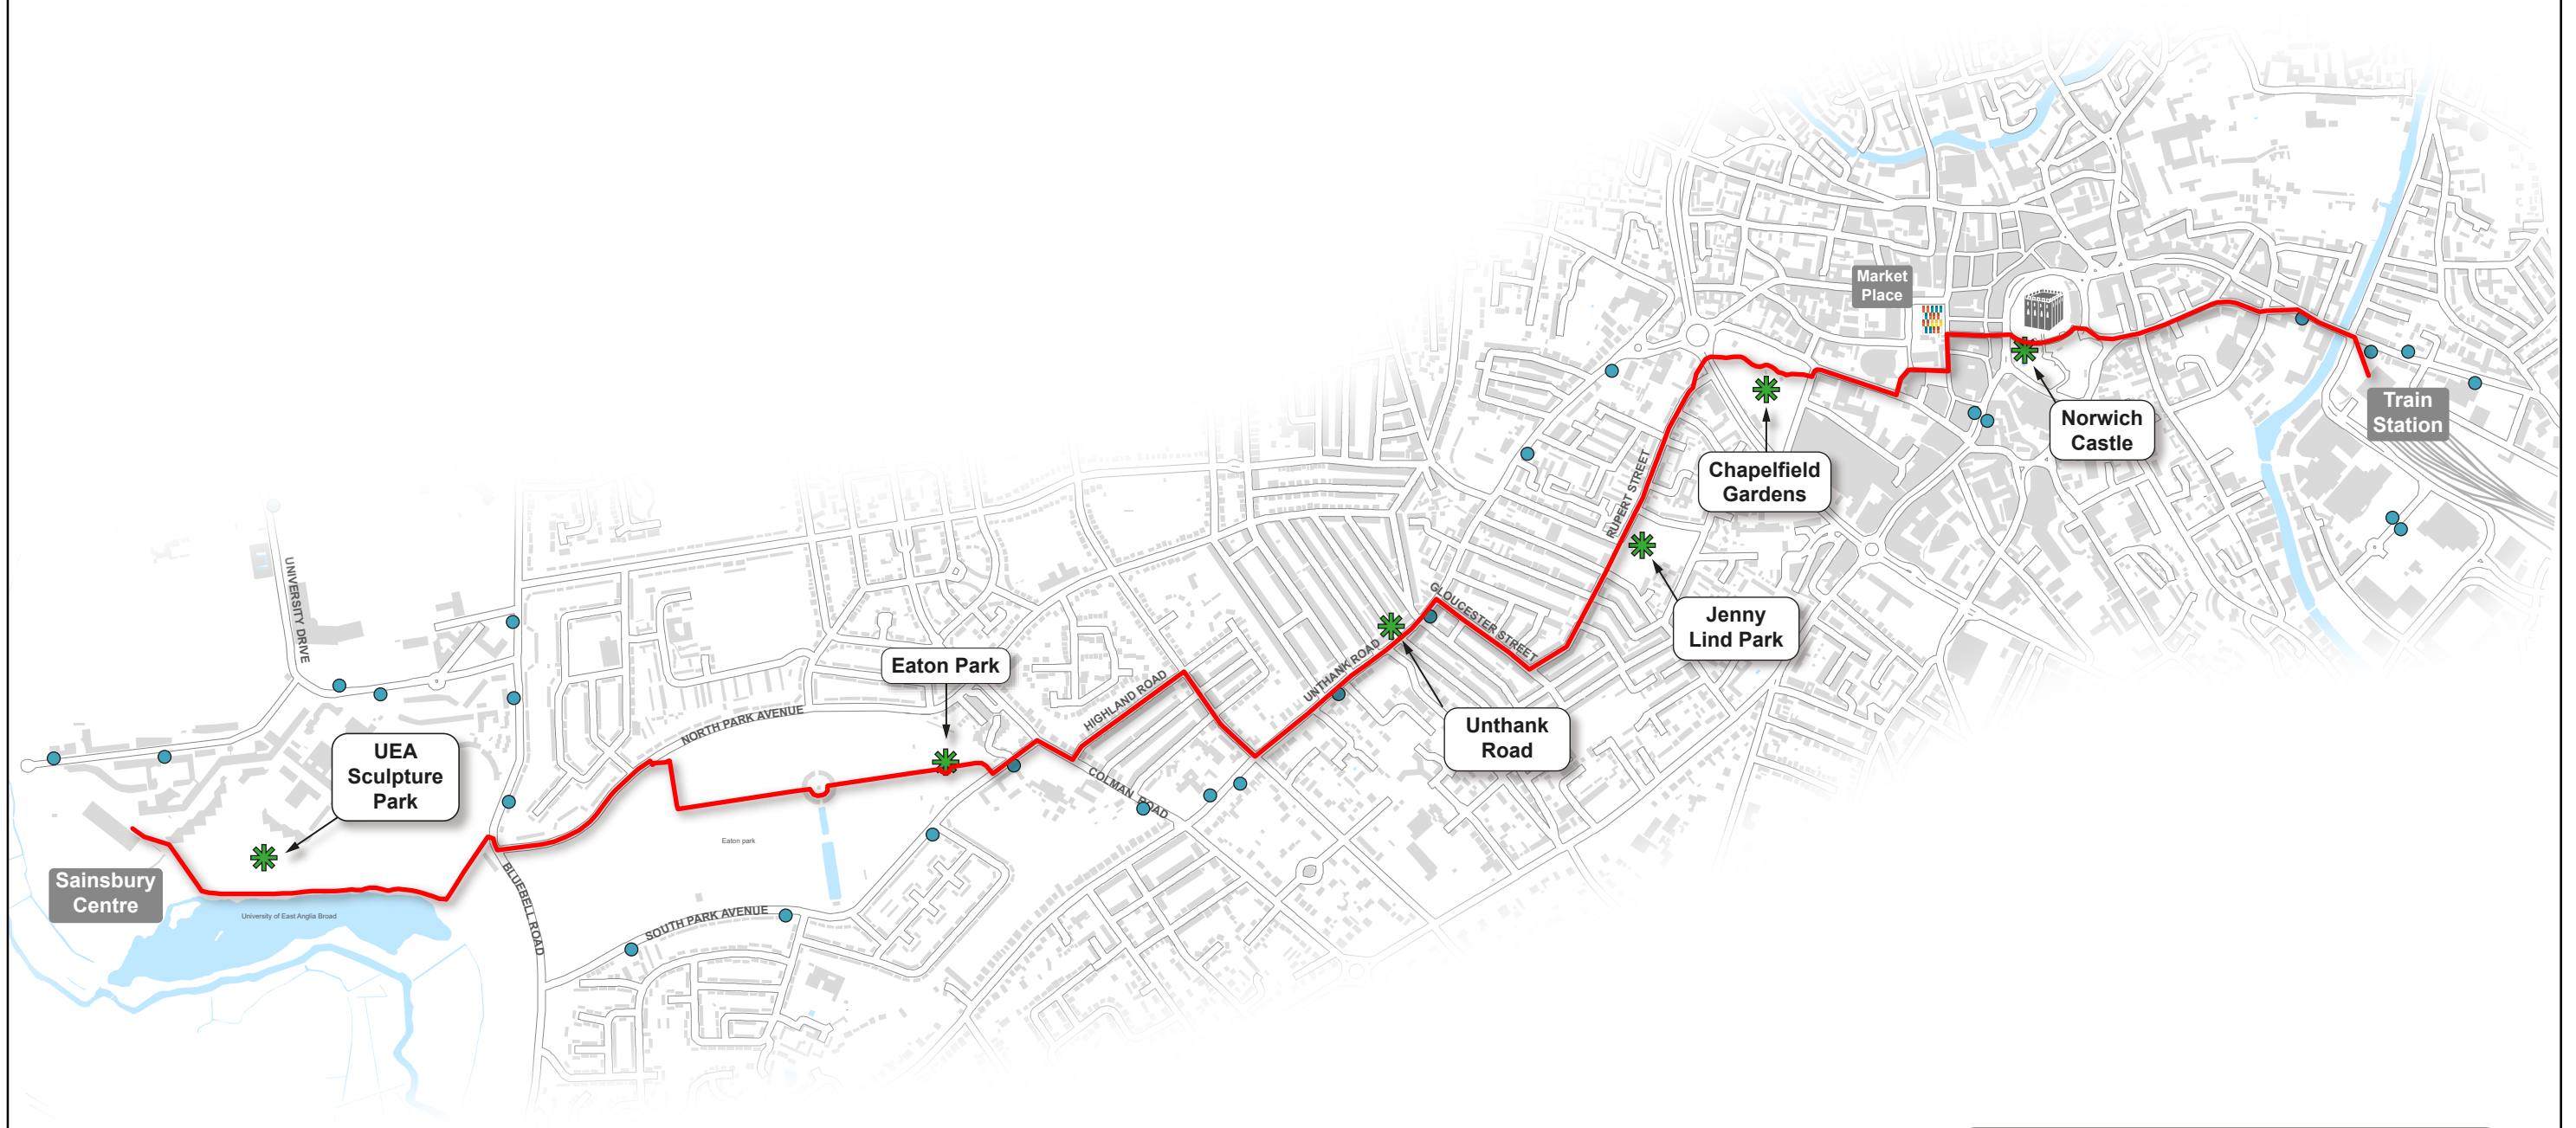

Norwich Art Path Proposed Route January 2023

KEY

- Norwich Art Path UEA to City
3.88 miles
- ✱ Potential Norwich Art Path event locations
- Bus stops First Bus Blue Line 25